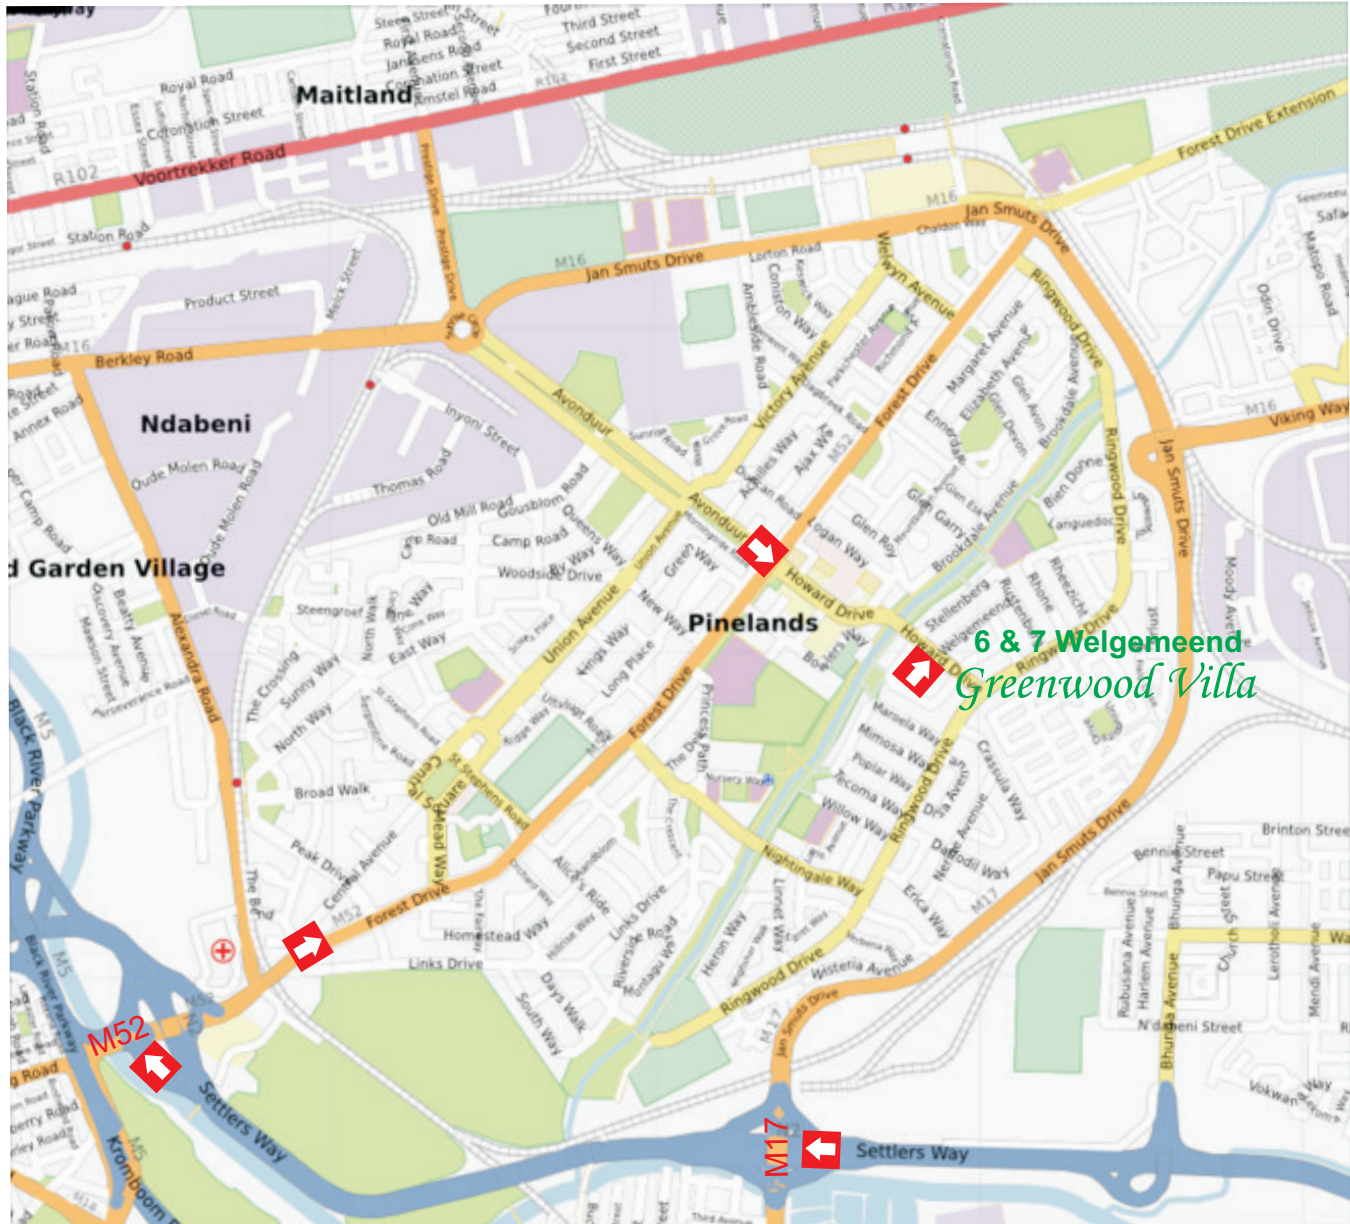

# Greenwood Villa

6 & 7 Welgemeend, Pinelands, 7405

Spelt incorrectly on Garmin (Welegemeend)

Contact: Cathy Turrell

Cell: 083 444 0222

Global Position: S 33°56'07.85" - E 18°30'54.59"

Please call Cathy on 083 444 0222 should you require further assistance

Please call to advise us if you will be checking in after 18H00

*From Airport:*

*Take N2 towards Cape Town ( Settlers Way)*

*Cross under Duinefontein Road Bridge (M10)*

*Cross under Vanguard Drive Bridge (M7)*

*Cross under Jan Smuts Drive Bridge (M17)*

*Take next turn off to Pinelands - Raapenberg Road (M52)*

*Raapenberg changes to Forest Drive*

*At 3rd Robot go right into Howard Drive*

*Over Canal, through pedestrian crossing, 2nd Road to left in to Welgemeend (Garmin: Welegemeend)*